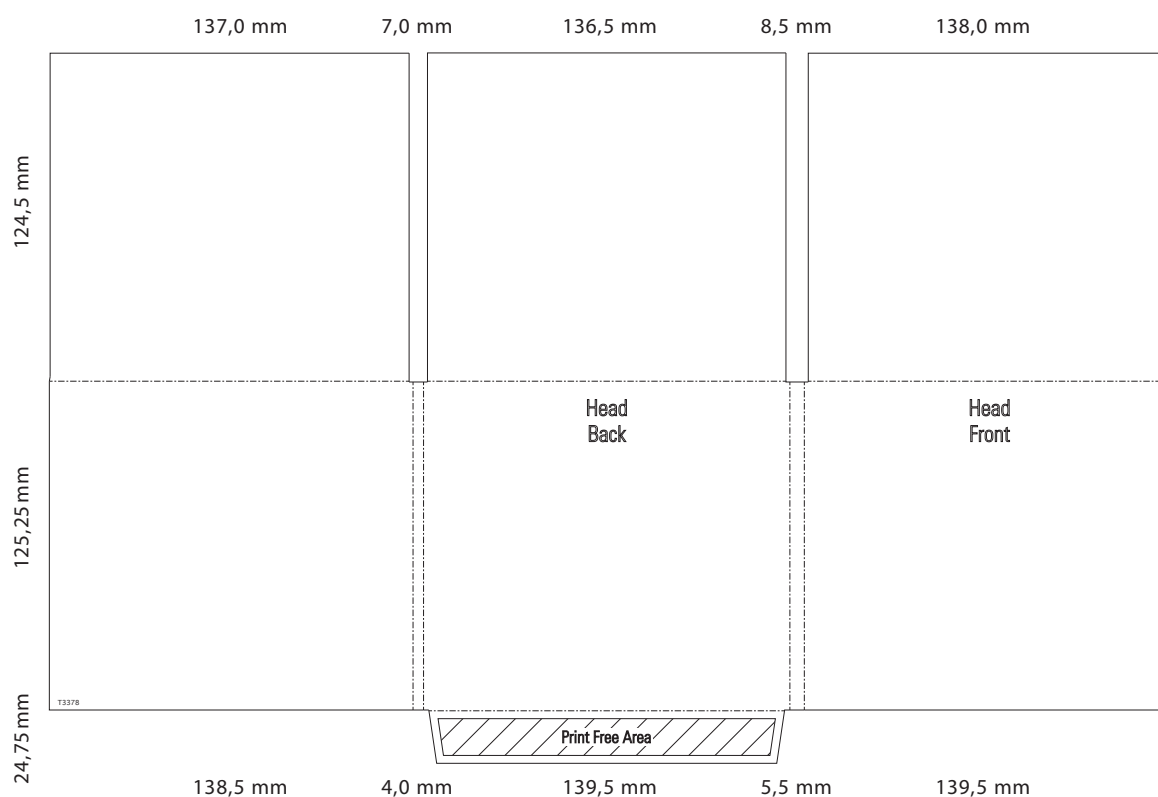

Template for

Audio - Digisleeve

Template-No.: 3378

Open format:	427,0 x 275,0 mm
Closed format:	139,5 x 125,5 x 5,5 mm
Width of spine:	5,5 mm
Number of panels:	6
Pockets:	1
Content:	1 disc

Please find the related EPS and layout files attached to this PDF.

Measurement input

scaling: 35 % • bleed: 3 mm

Folding layout

Printing area