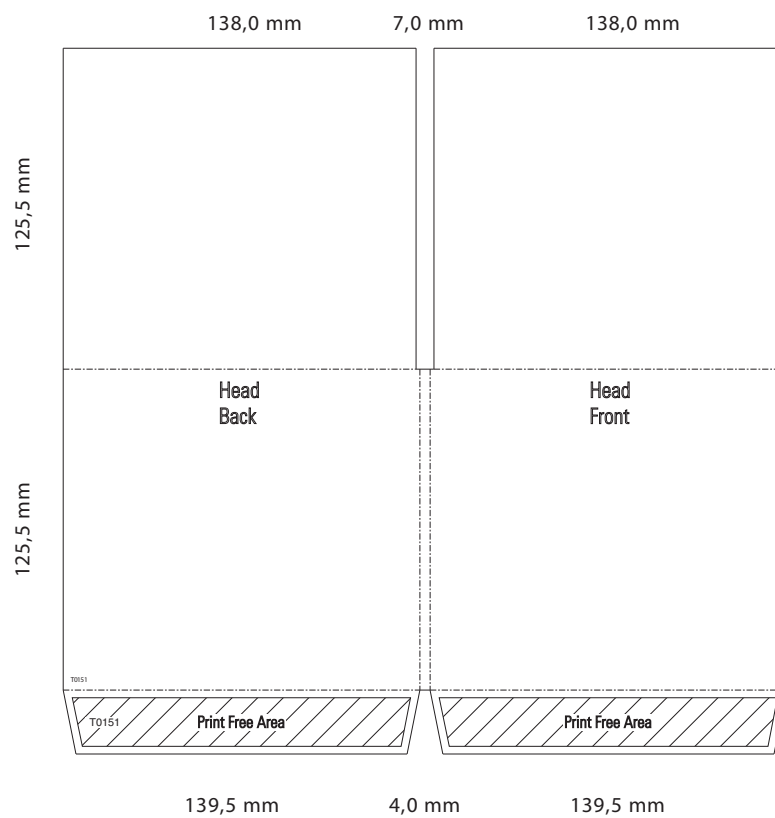

## Template for

Audio – Digisleeve

Template-No.: 0151

Open format: 289,0 x 257,0 mm  
 Closed format: 139,5 x 125,5 x 4,0 mm  
 Width of spine: 4,0 mm  
 Content: 2 CDs (or Booklet up to 1 mm)

Please find the related EPS and layout files attached to this PDF.

## Measurement input

scaling: 35 % • bleed: 3 mm

## Folding layout

## Printing area