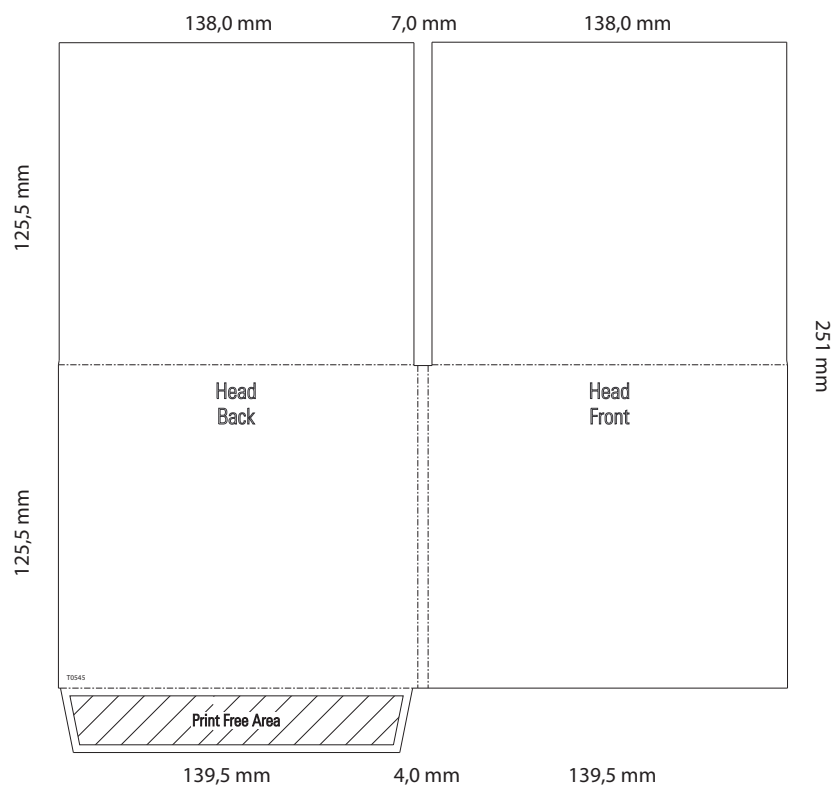

Template for

Audio – Digisleeve

Template-No.: 0545

Open Format:	289,0 x 257,0 mm
Closed format:	139,5 x 125,5 x 4,0 mm
Width of spine:	4,0 mm
Number of panels:	4
Pockets:	1

Please find the related EPS and layout files attached to this PDF.

Measurement input

scaling: 35 % • bleed: 3 mm

Folding layout

Printing area

back printing