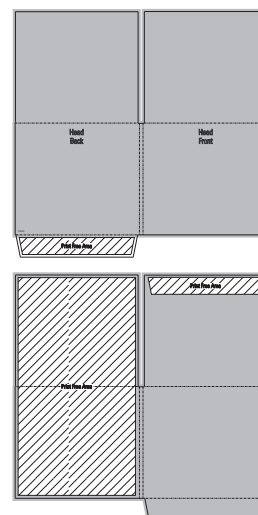

Template for

Audio – Digisleeve

Template-No.: 0545

Open Format:	289,0 x 257,0 mm
Closed format:	139,5 x 125,5 x 4,0 mm
Width of spine:	4,0 mm
Number of panels:	4
Pockets:	1

Please find the related EPS and layout files attached to this PDF.

Measurement input

scaling: 35 % • bleed: 3 mm

Folding layout

Printing area

back printing