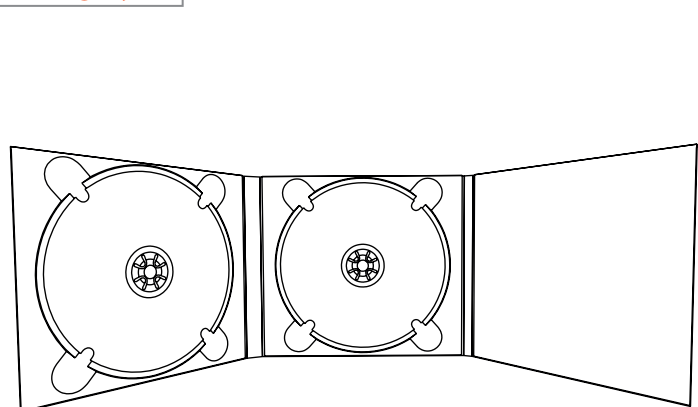

Template for

Audio - Digipack

Template-No.: 2506

Open format:	435,0 x 250,0
Closed format:	139,5 x 125,0 x 11,5 mm
Width of spine:	11,5 mm
Number of panels:	6
Number of trays:	2
Content:	2 CDs

Please find the related EPS and layout files attached to this PDF.

Measurement input

Folding layout

Printing area