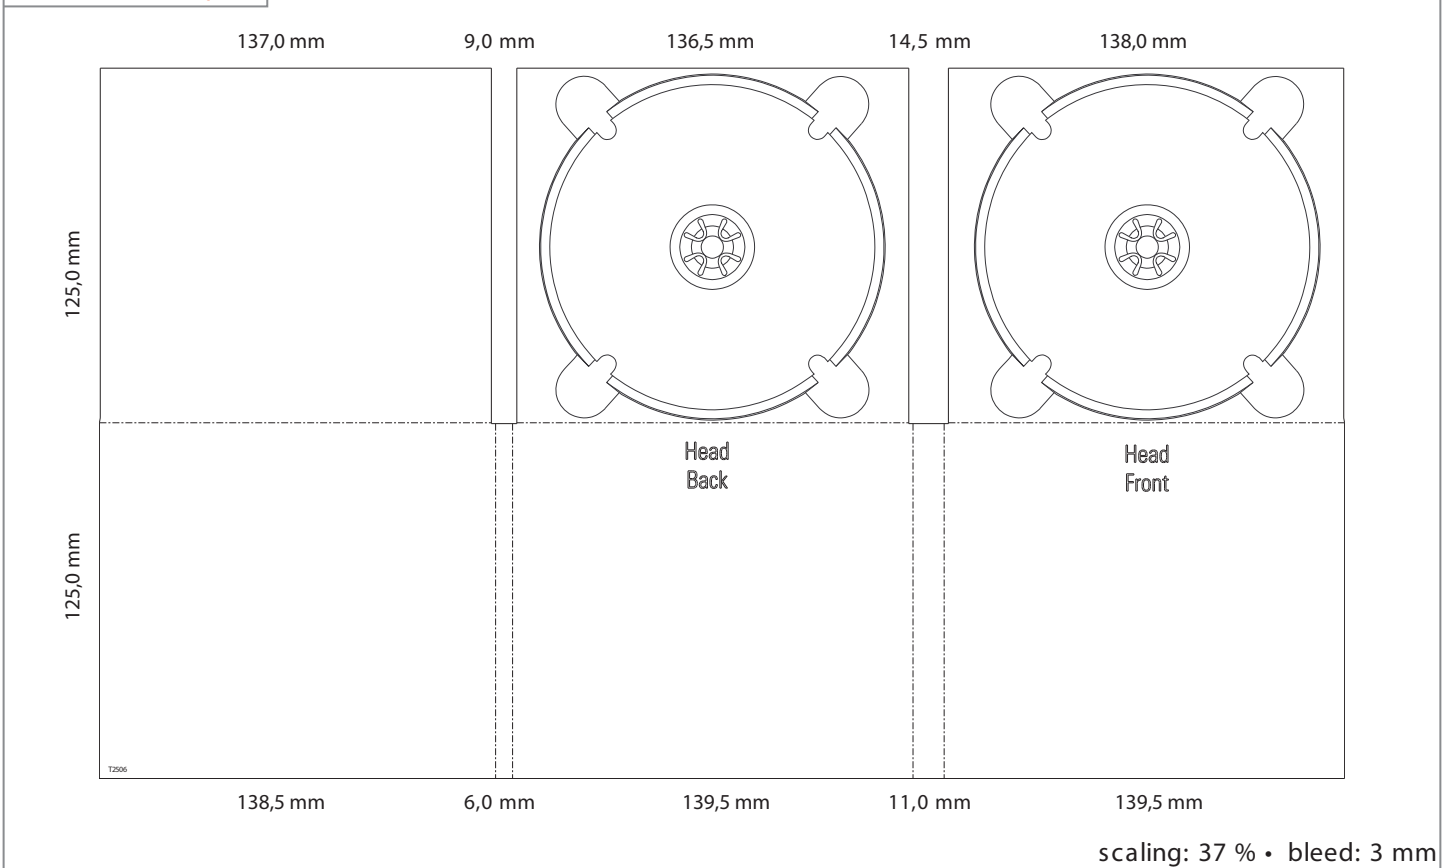

Template for

Audio - Digipack

Template-No.: 2506

Open format:	435,0 x 250,0
Closed format:	139,5 x 125,0 x 11,5 mm
Width of spine:	11,5 mm
Number of panels:	6
Number of trays:	2
Content:	2 CDs

Please find the related EPS and layout files attached to this PDF.

Measurement input

Folding layout

Printing area