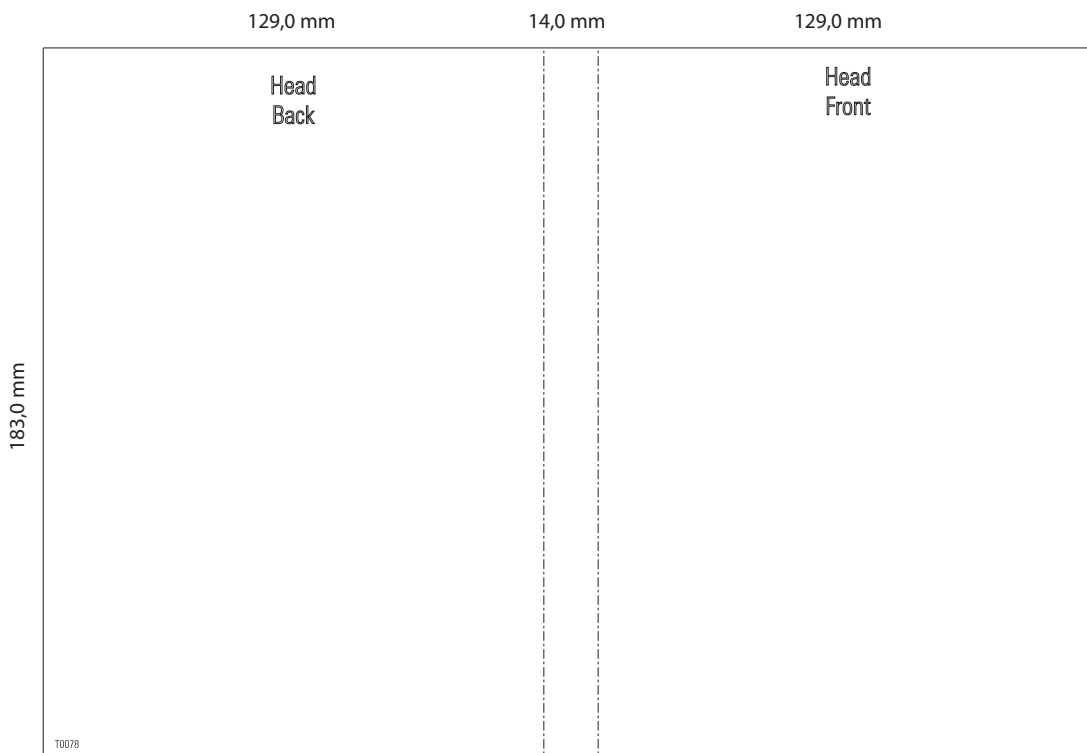

## Template-No.: 0078

Open format:	272,0 x 183,0 mm
Closed format:	129,0 x 183,0 x 14,0 mm
Width of spine:	14,0 mm
Material:	150 gsm, gloss art paper as standard

Please find the related EPS and layout files attached to this PDF.

### Measurement input

scaling: 51 % • bleed: 3 mm

### Folding layout