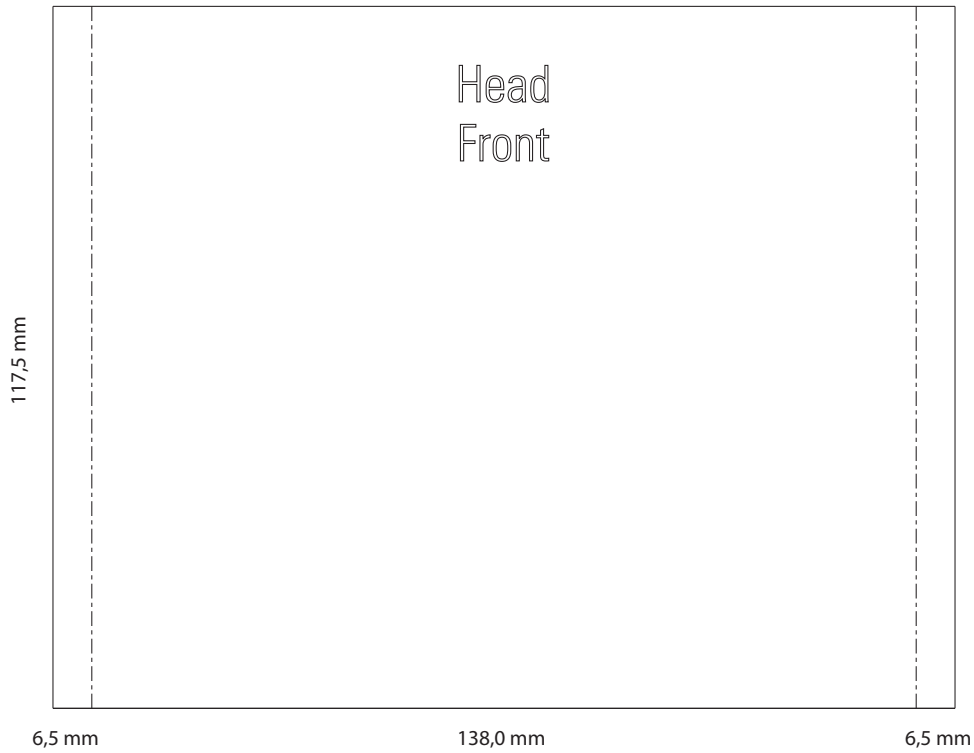

## Template-No.: 0001

Open format:	151,0 x 117,5 mm
Closed format:	138,0 x 117,5 x 6,5 mm
Width of spine:	6,5 mm
Material:	160 gsm gloss art paper as standard

Please find the related EPS and layout files attached to this PDF.

### Measurement input

scaling: 79 % • bleed: 3 mm