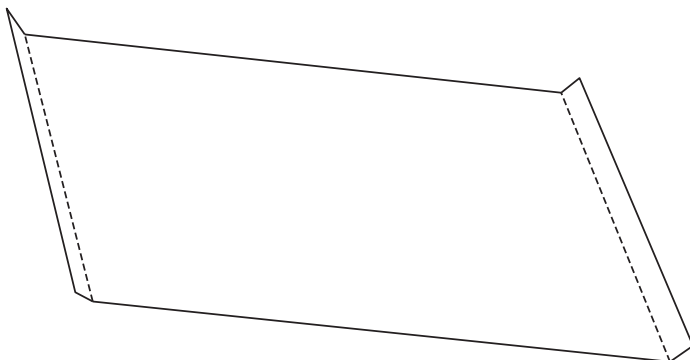

## Template-No.: 0001

Open format:	151,0 x 117,5 mm
Closed format:	138,0 x 117,5 x 6,5 mm
Width of spine:	6,5 mm
Material:	160 gsm gloss art paper as standard

Please find the related EPS and layout files attached to this PDF.

### Measurement input

scaling: 79 % • bleed: 3 mm

### Folding layout